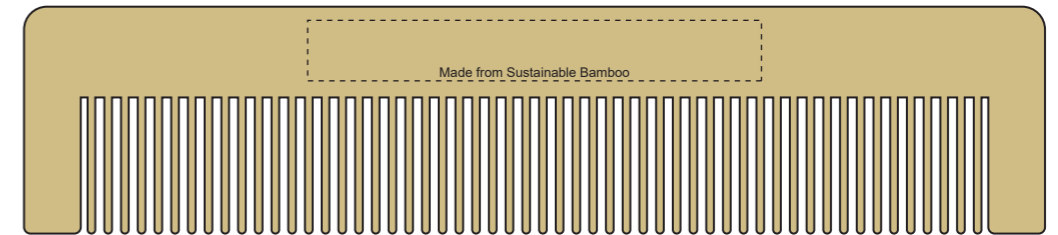

BAMBOO COMB – SUSTAINABLE

PRODUCT SIZE: 135 X 29MM

PRINT AREA:

SCREEN: 60 X 8MM

FULL COLOUR: 110 X 8MM

COLOURS AVAILABLE -

Warnings:

- Smallest character must be 5pt .
- Fine detailed fonts may need to be bigger
- Optional eco strapline has been added
- Product and print colours in this proof are not an exact representation of printed product

SCREEN Print area

Full colour Print area